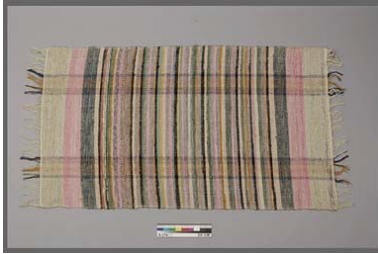

SEARCH

ADVANCED SEARCH

QUICK LINKS

Item Details

**New Search**

**rag rug**  
CD2002-65  
D2002-004725

<b>Artifact Number</b>	A-278
<b>Current Cultural Affiliations</b>	French Canadian
<b>All Affiliations</b>	French Canadian
<b>Category</b>	02: furnishings
<b>Sub-category</b>	B020: bedding
<b>Place of Origin</b>	Country - Canada, Province - Quebec Country - Canada, Province - Quebec
<b>Place of Use</b>	Country - Canada, Province - Quebec Country - Canada, Province - Quebec
<b>Measurements</b>	Length 116.0 cm, Width 63.5 cm
<b>Artist / Maker / Manufacturer</b>	Plante, Alphonse Mme
<b>Person / Institution</b>	Associated historical figure, Barbeau, Dr Charles Marius
<b>Earliest Possible Date</b>	1920 C
<b>Latest Possible Date</b>	1925
<b>Caption</b>	
<b>Additional Information</b>	
<b>Multimedia</b>	